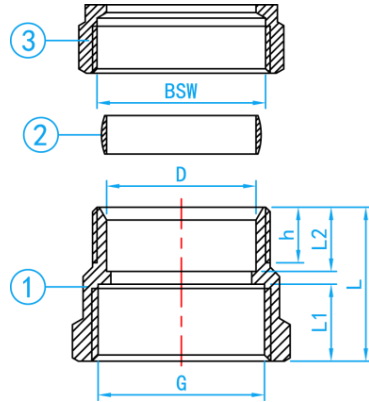

COMPRESSION FI COUPLER

COMPLY WITH BSEN1254-2:1998

SECTION VIEW

COMPONENT PARTS

ITEM	PARTS	MATERIAL
1	Body	CR Brass
2	Ring	Brass
3	Nut	Brass

DIMENSIONS

SKU	D (mm)	BSW	G (inch)	h (mm)	L (mm)	L1 (mm)	L2 (mm)	WEIGHT (kg)	PCS/CTN
CRCFIU015	15	G1/2"	G1/2"	10	26	12.5	11	0.049	350
CRCFIU020	22	1-1/8"	G3/4"	11	26.5	14	11	0.077	250
CRCFIU025	28	1-3/8"	G1"	12	30	15	13	0.130	200
CRCFIU035	35	1-5/8"	G1 1/4"	14	36	18	15	0.215	80
CRCFIU042	42	1-64/67"	G1 1/2"	18	45	22	18	0.320	80
CRCFIU050	54	2-31/64"	G2"	18	44	23	19	0.470	60